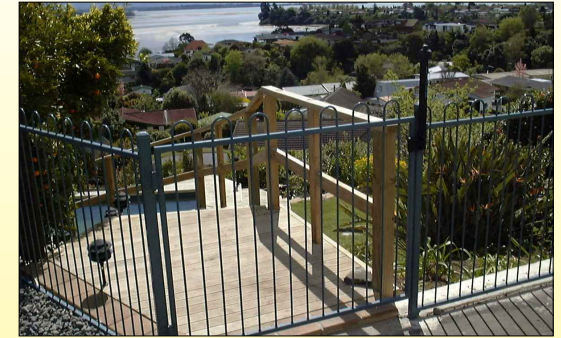

Three Attractive Designs

Florence

Naples

Milan

Safety Features

Stainless steel self closing hinges.

Magna-Latch.

Comet pool fences are fabricated from 'real steel and pipe' not wire, and are far stronger and more durable than others, giving your property that little 'extra something.' We use adjustable stainless steel self closing hinges, not plastic and the latch supplied is the industry standard Magna-Latch (Other latches available). Our range of colours is extensive and our products comply with NZ safety standards.

Finish Options

Photo of a fence style showing a variety of colour options.

Photo showing the fleur de li, and other capping options.

Details of other products and services Comet provides.

- Farming Products
- Residential Products
- Safety Products.