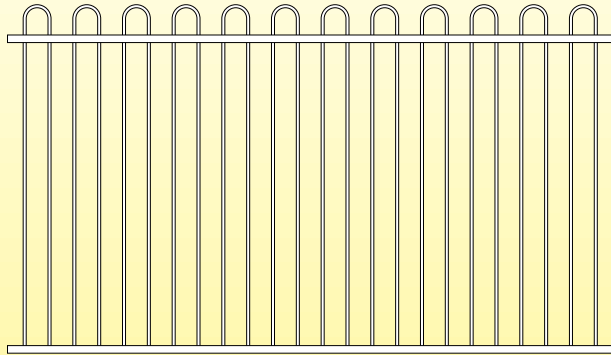

Three Attractive Designs

Florence

Naples

Milan

Safety Features

Stainless steel self closing hinges.

Magna-Latch.

Comet pool fences are fabricated from 'real steel and pipe' not wire, and are far stronger and more durable than others, giving your property that little 'extra something.' We use adjustable stainless steel self closing hinges, not plastic and the latch supplied is the industry standard Magna-Latch (Other latches available). Our range of colours is extensive and our products comply with NZ safety standards.

Finish Options

Photo of a fence style showing a variety of colour options.

Photo showing the fleur de li, and other capping options.

Details of other products and services Comet provides.

- Farming Products
- Residential Products
- Safety Products.