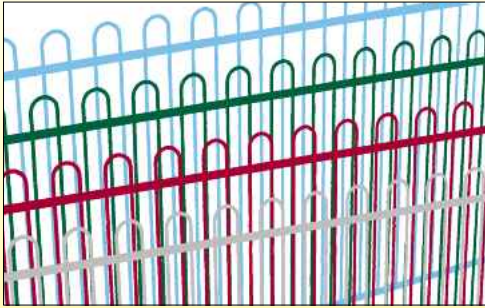

Three Attractive Designs

Florence

Naples

Milan

Safety Features

Stainless steel self closing hinges.

Magna-Latch.

Comet pool fences are fabricated from 'real steel and pipe' not wire, and are far stronger and more durable than others, giving your property that little 'extra something.' We use adjustable stainless steel self closing hinges, not plastic and the latch supplied is the industry standard Magna-Latch (Other latches available). Our range of colours is extensive and our products comply with NZ safety standards.

Finish Options

Photo of a fence style showing a variety of colour options.

Photo showing the fleur de li, and other capping options.

Details of other products and services Comet provides.

- Farming Products
- Residential Products
- Safety Products.