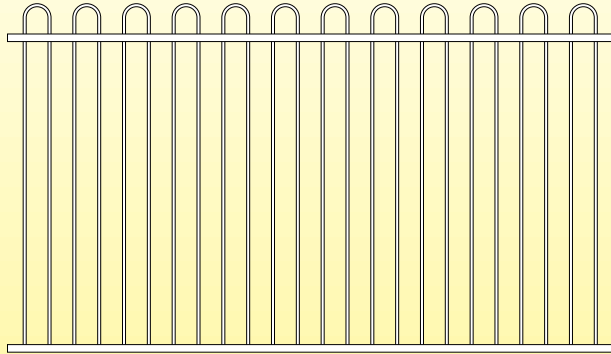

Three Attractive Designs

Florence

Naples

Milan

Safety Features

Stainless steel self closing hinges.

Magna-Latch.

Comet pool fences are fabricated from 'real steel and pipe' not wire, and are far stronger and more durable than others, giving your property that little 'extra something.' We use adjustable stainless steel self closing hinges, not plastic and the latch supplied is the industry standard Magna-Latch (Other latches available). Our range of colours is extensive and our products comply with NZ safety standards.

Finish Options

Photo of a fence style showing a variety of colour options.

Photo showing the fleur de li, and other capping options.

Details of other products and services Comet provides.

- Farming Products
- Residential Products
- Safety Products.