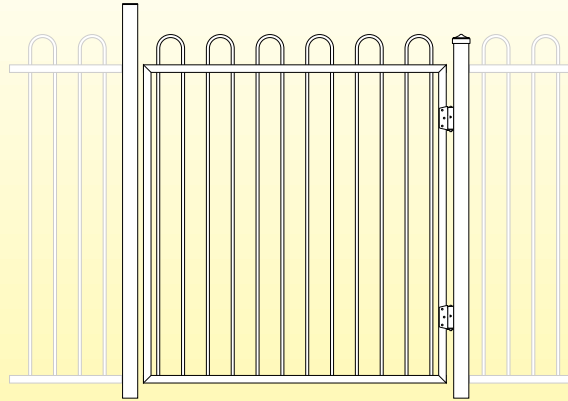

Three Attractive Designs

Florence

Naples

Milan

Safety Features

Stainless steel self closing hinges.

Magna-Latch.

Comet pool fences are fabricated from 'real steel and pipe' not wire, and are far stronger and more durable than others, giving your property that little 'extra something.' We use adjustable stainless steel self closing hinges, not plastic and the latch supplied is the industry standard Magna-Latch (Other latches available). Our range of colours is extensive and our products comply with NZ safety standards.

Finish Options

Photo of a fence style showing a variety of colour options.

Photo showing the fleur de li, and other capping options.

Details of other products and services Comet provides.

- Farming Products
- Residential Products
- Safety Products.