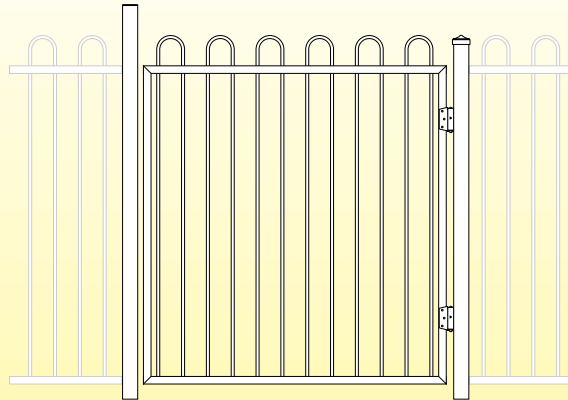

Three Attractive Designs

Florence

Naples

Milan

Safety Features

Stainless steel self closing hinges.

Magna-Latch.

Comet pool fences are fabricated from 'real steel and pipe' not wire, and are far stronger and more durable than others, giving your property that little 'extra something.' We use adjustable stainless steel self closing hinges, not plastic and the latch supplied is the industry standard Magna-Latch (Other latches available). Our range of colours is extensive and our products comply with NZ safety standards.

Finish Options

Photo of a fence style showing a variety of colour options.

Photo showing the fleur de li, and other capping options.

Details of other products and services Comet provides.

- Farming Products
- Residential Products
- Safety Products.